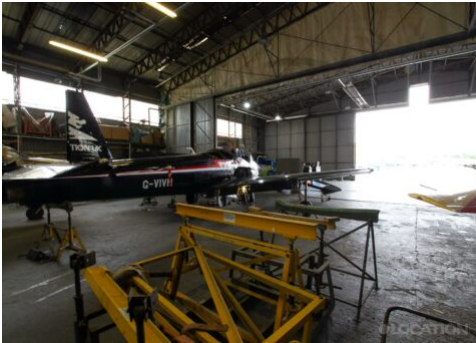

# LOCATION HQ

More information available on the [Location HQ website](https://www.locationhq.co.uk)

Tel: +44 (0) 203 302 0664 | E-mail: [info@locationhq.co.uk](mailto:info@locationhq.co.uk)

REF: 665966 REGION: Essex DISTANCE FROM LONDON: 6 Miles from M25