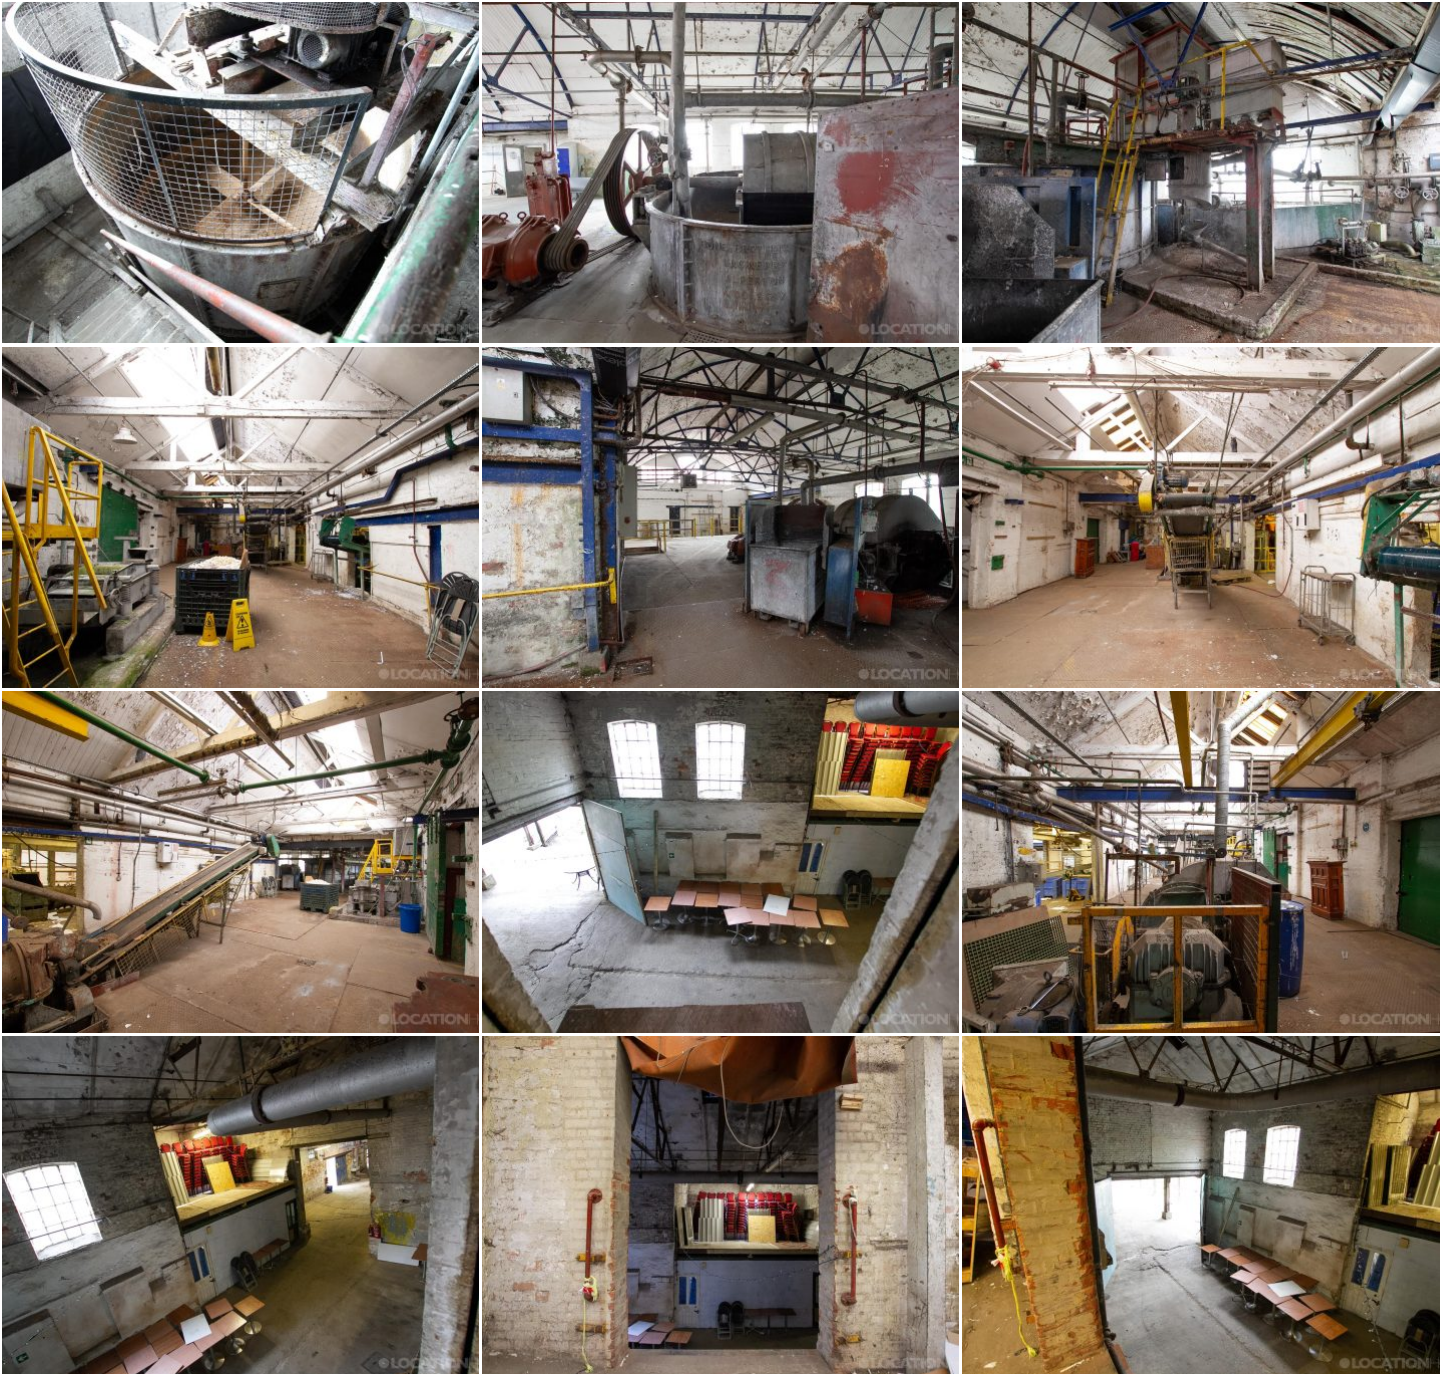

More information available on the [Location HQ website](https://www.locationhq.co.uk)

Tel: +44 (0) 203 302 0664 | E-mail: info@locationhq.co.uk

REF: 148665 REGION: Hertfordshire DISTANCE FROM LONDON: 3 miles from the M25