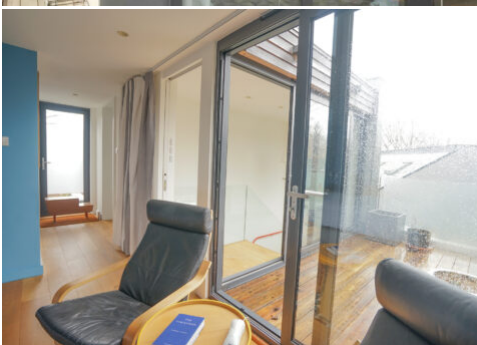

More information available on the [Location HQ website](https://www.locationhq.co.uk)

Tel: +44 (0) 203 302 0664 | E-mail: info@locationhq.co.uk

REF: 371534 REGION: London DISTANCE FROM LONDON: London

More information available on the [Location HQ website](https://www.locationhq.co.uk)