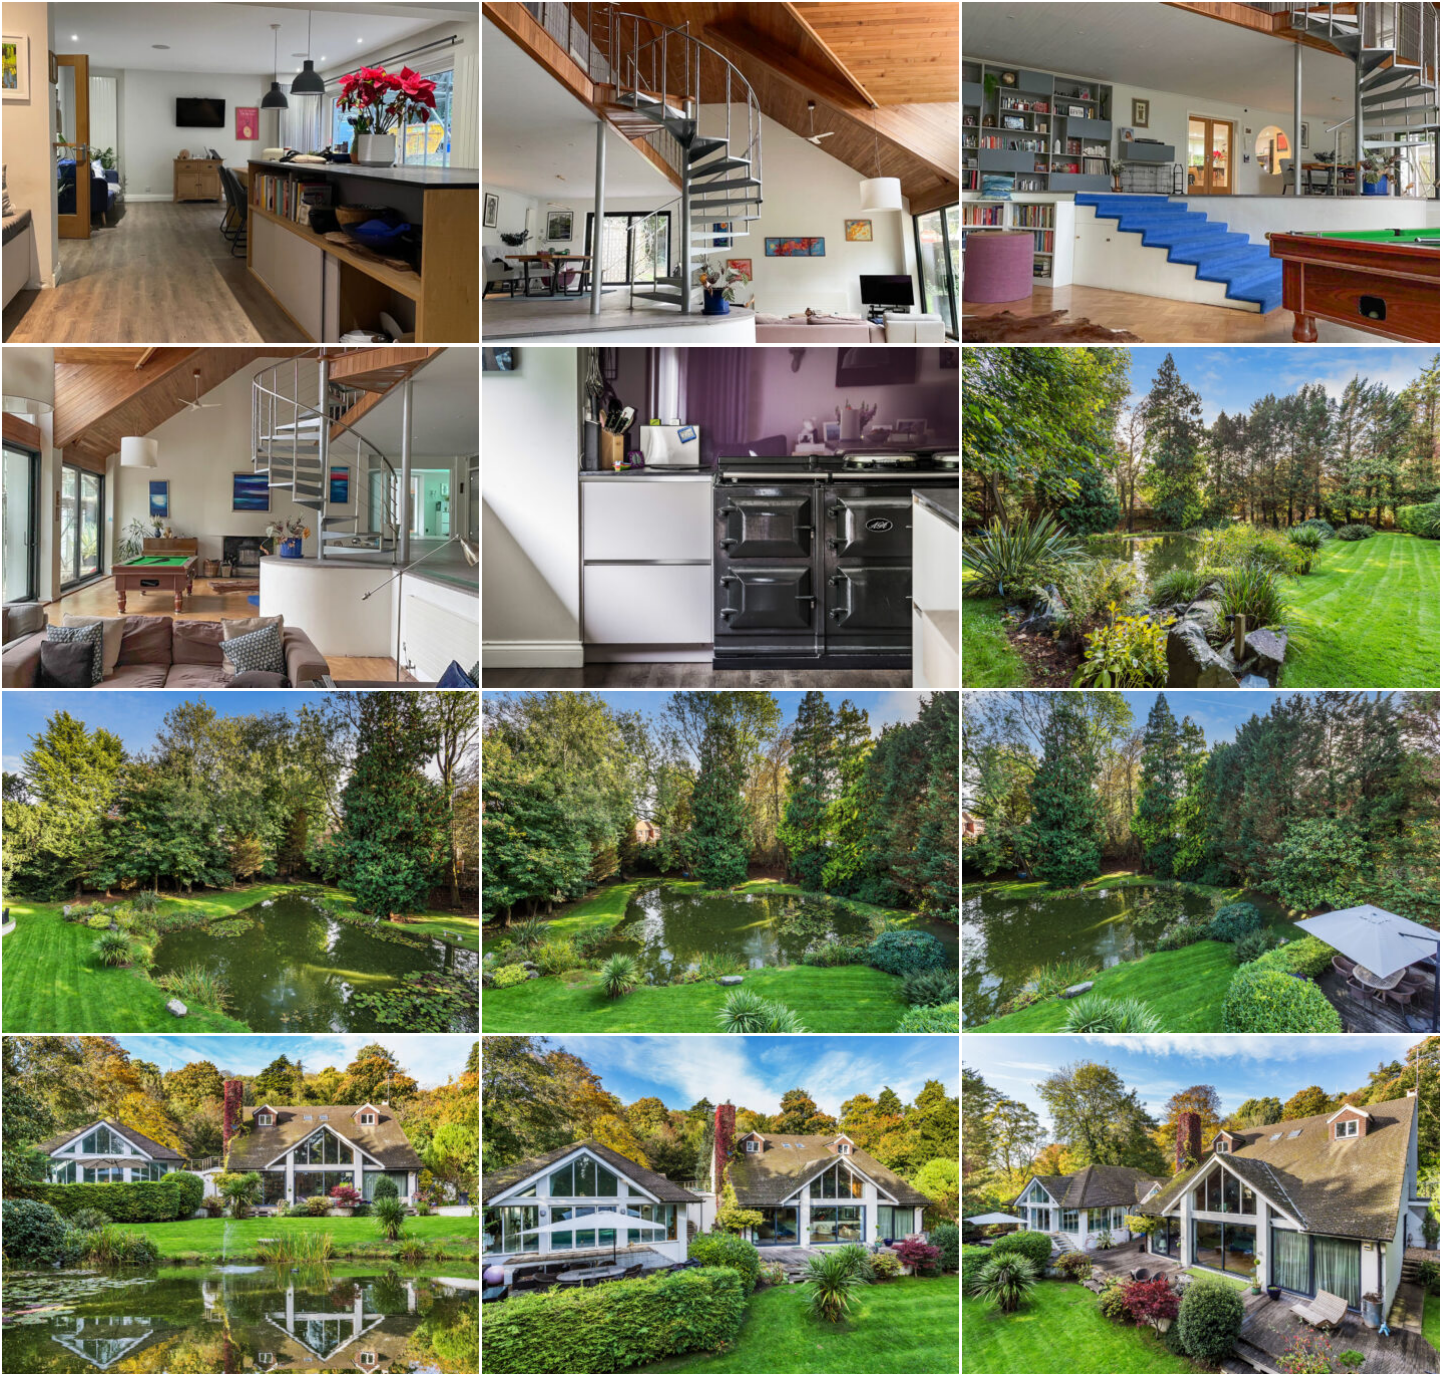

More information available on the [Location HQ website](https://www.locationhq.co.uk)

Tel: +44 (0) 203 302 0664 | E-mail: [info@locationhq.co.uk](mailto:info@locationhq.co.uk)

REF: 575405 REGION: Surrey