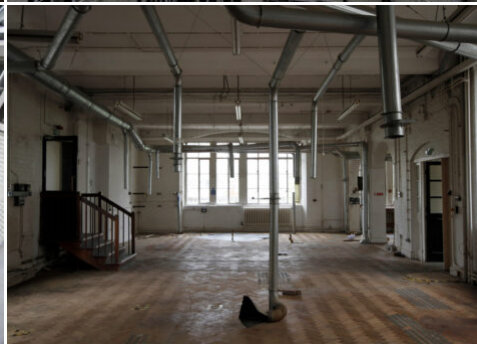

LOCATION HQ

More information available on the [Location HQ website](https://www.locationhq.co.uk)

Tel: +44 (0) 203 302 0664 | E-mail: info@locationhq.co.uk

REF: 180262 REGION: London DISTANCE FROM LONDON: within the M25