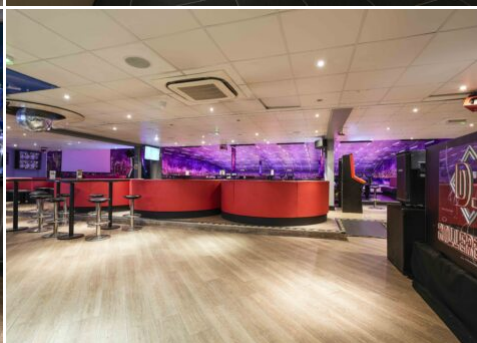

LOCATION HQ

More information available on the [Location HQ website](https://www.locationhq.co.uk)

Tel: +44 (0) 203 302 0664 | E-mail: info@locationhq.co.uk

REF: 450190 REGION: London