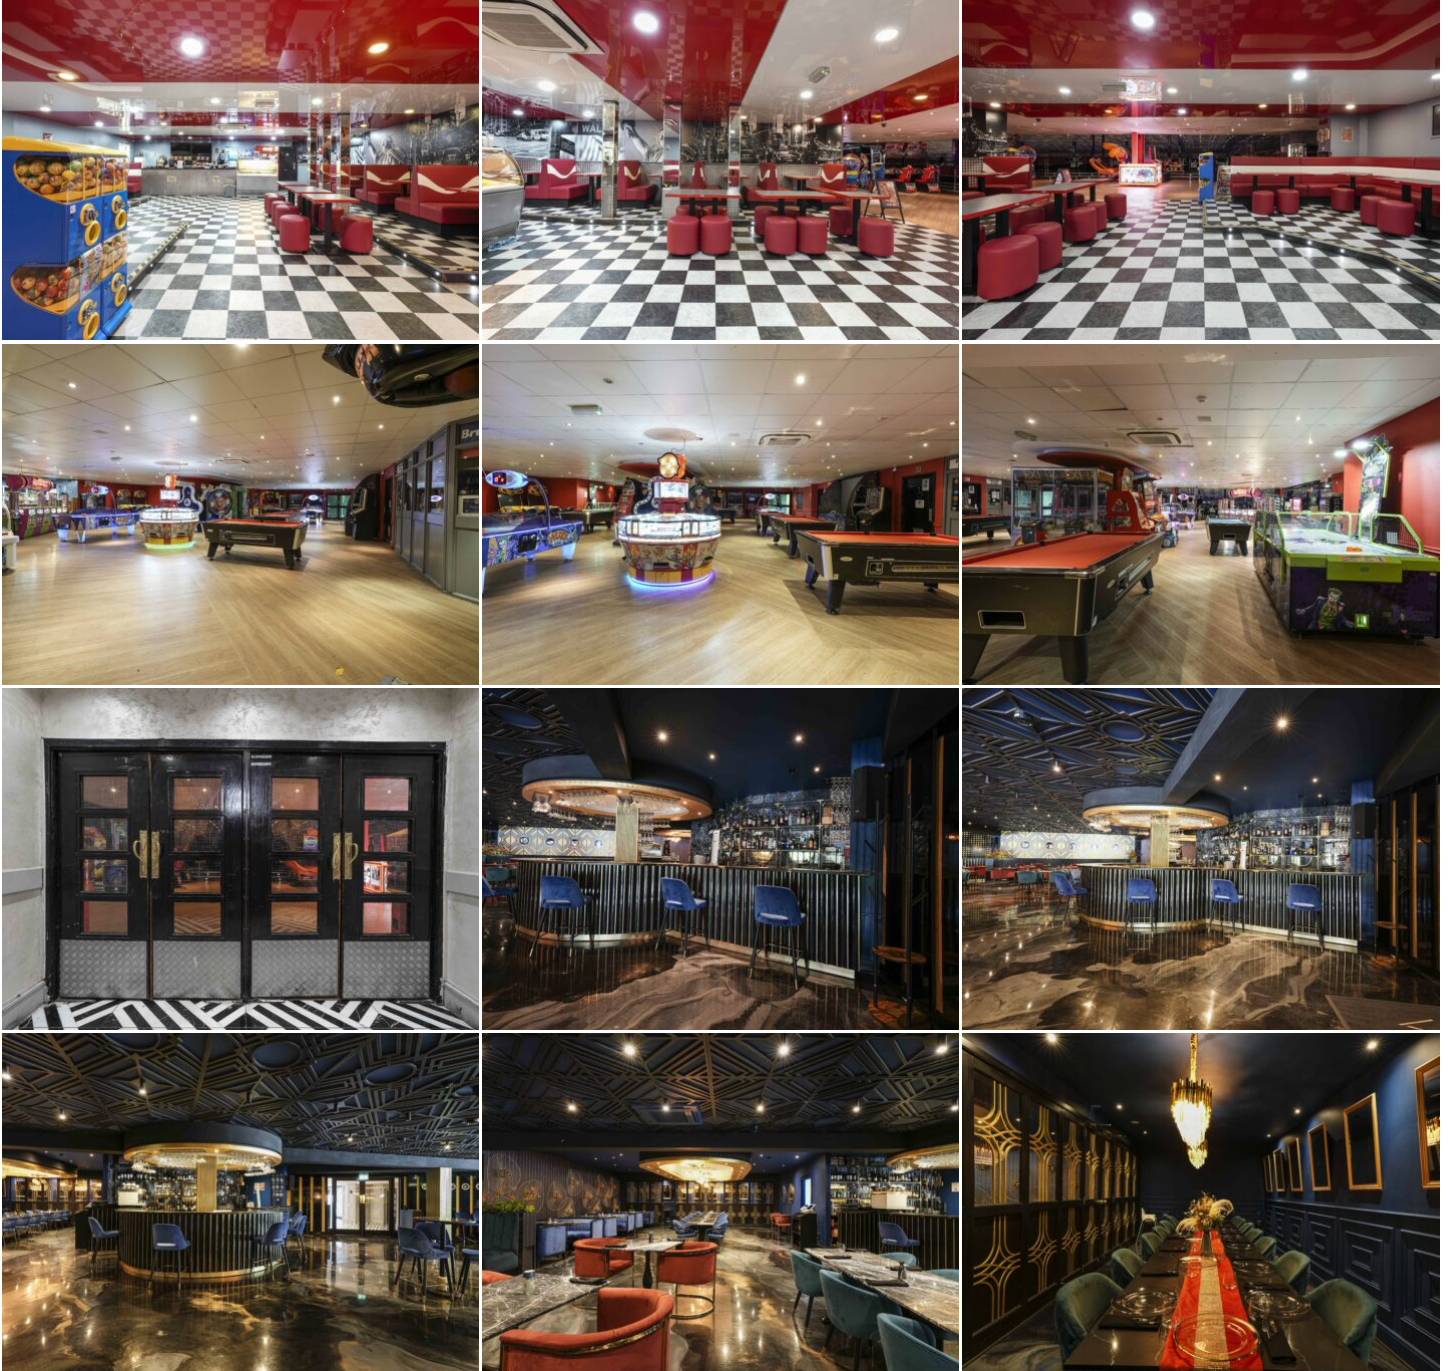

LOCATION HQ

More information available on the [Location HQ website](https://www.locationhq.co.uk)

Tel: +44 (0) 203 302 0664 | E-mail: info@locationhq.co.uk

REF: 450190 REGION: London