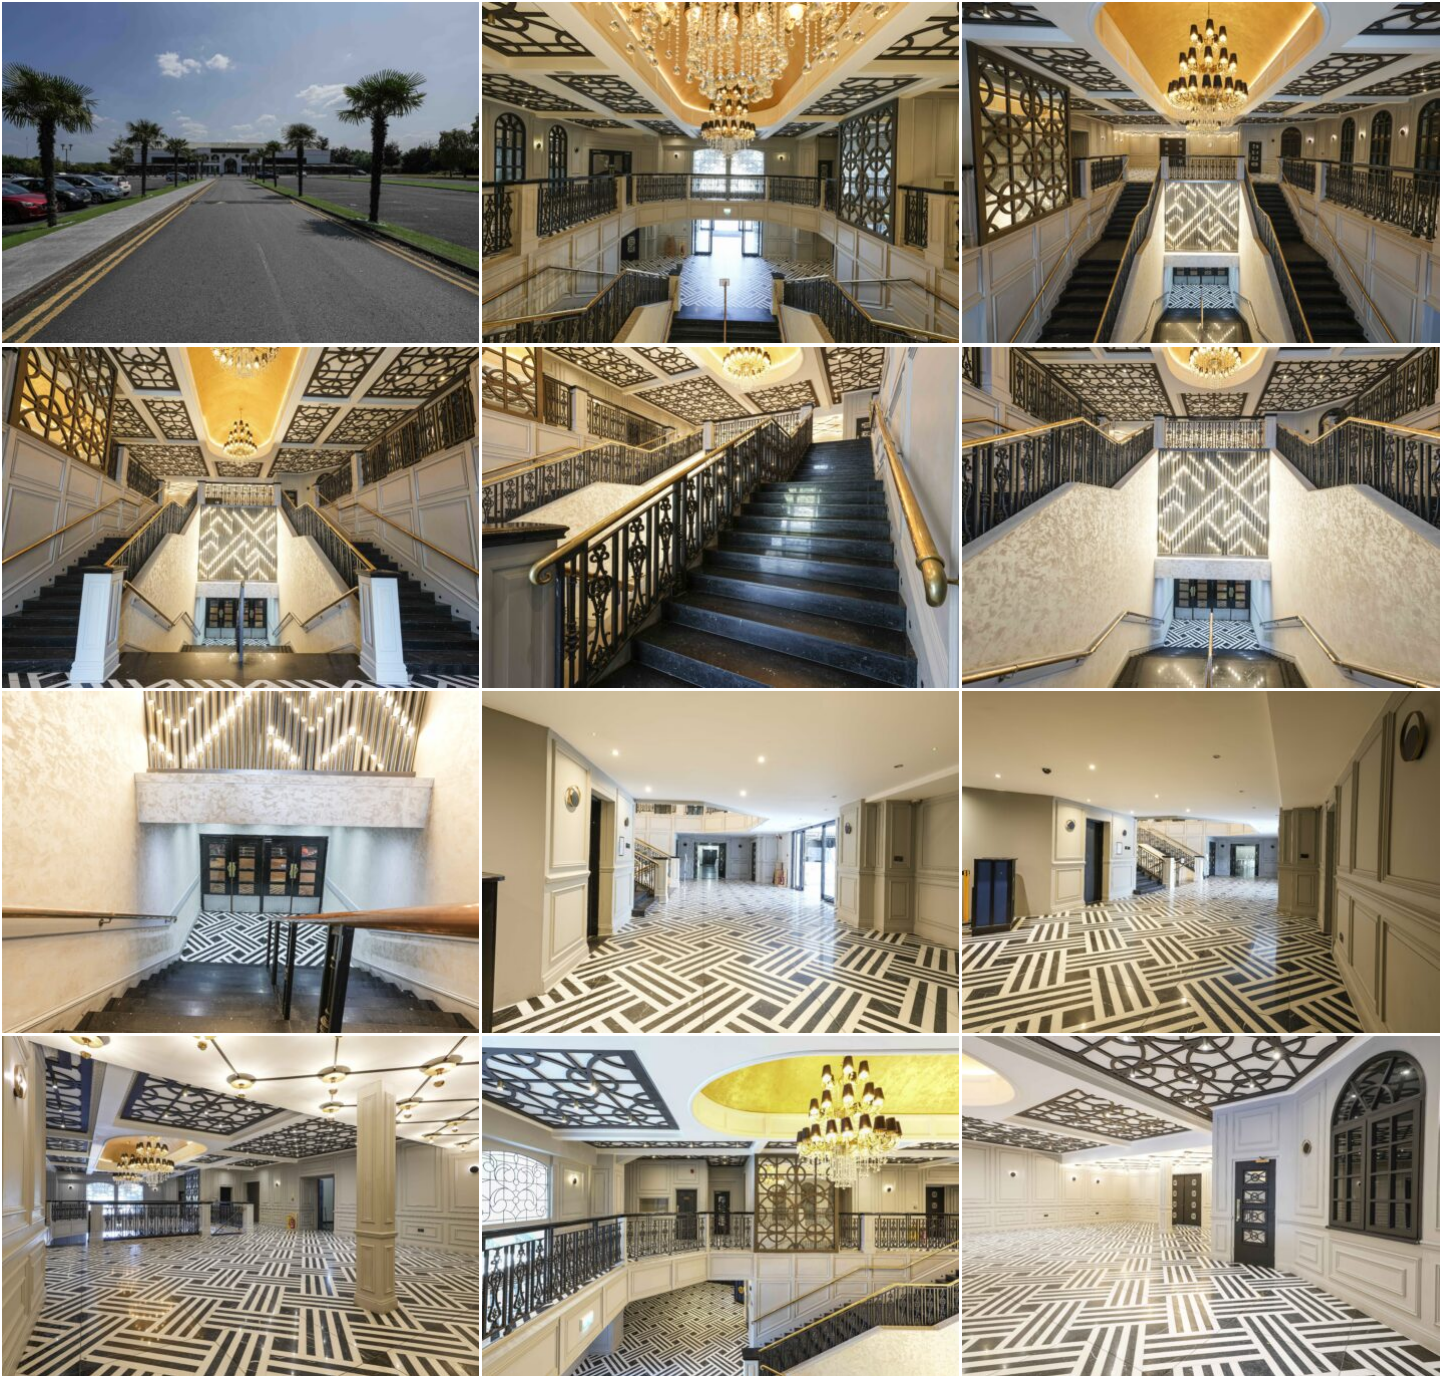

# LOCATION HQ

More information available on the [Location HQ website](https://www.locationhq.co.uk)

Tel: +44 (0) 203 302 0664 | E-mail: [info@locationhq.co.uk](mailto:info@locationhq.co.uk)

REF: 450190 REGION: London