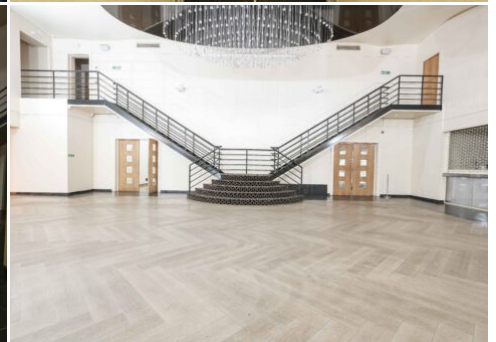

LOCATION HQ

More information available on the [Location HQ website](https://www.locationhq.co.uk)

Tel: +44 (0) 203 302 0664 | E-mail: info@locationhq.co.uk

REF: 450190 REGION: London