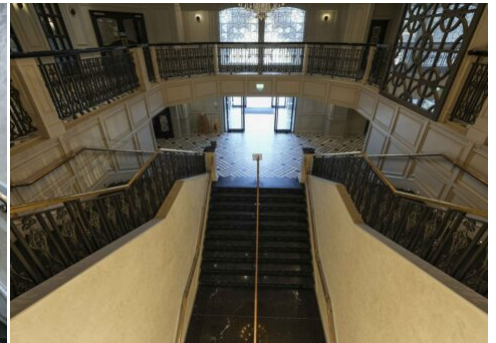

LOCATION HQ

More information available on the [Location HQ website](https://www.locationhq.co.uk)

Tel: +44 (0) 203 302 0664 | E-mail: info@locationhq.co.uk

REF: 450190 REGION: London