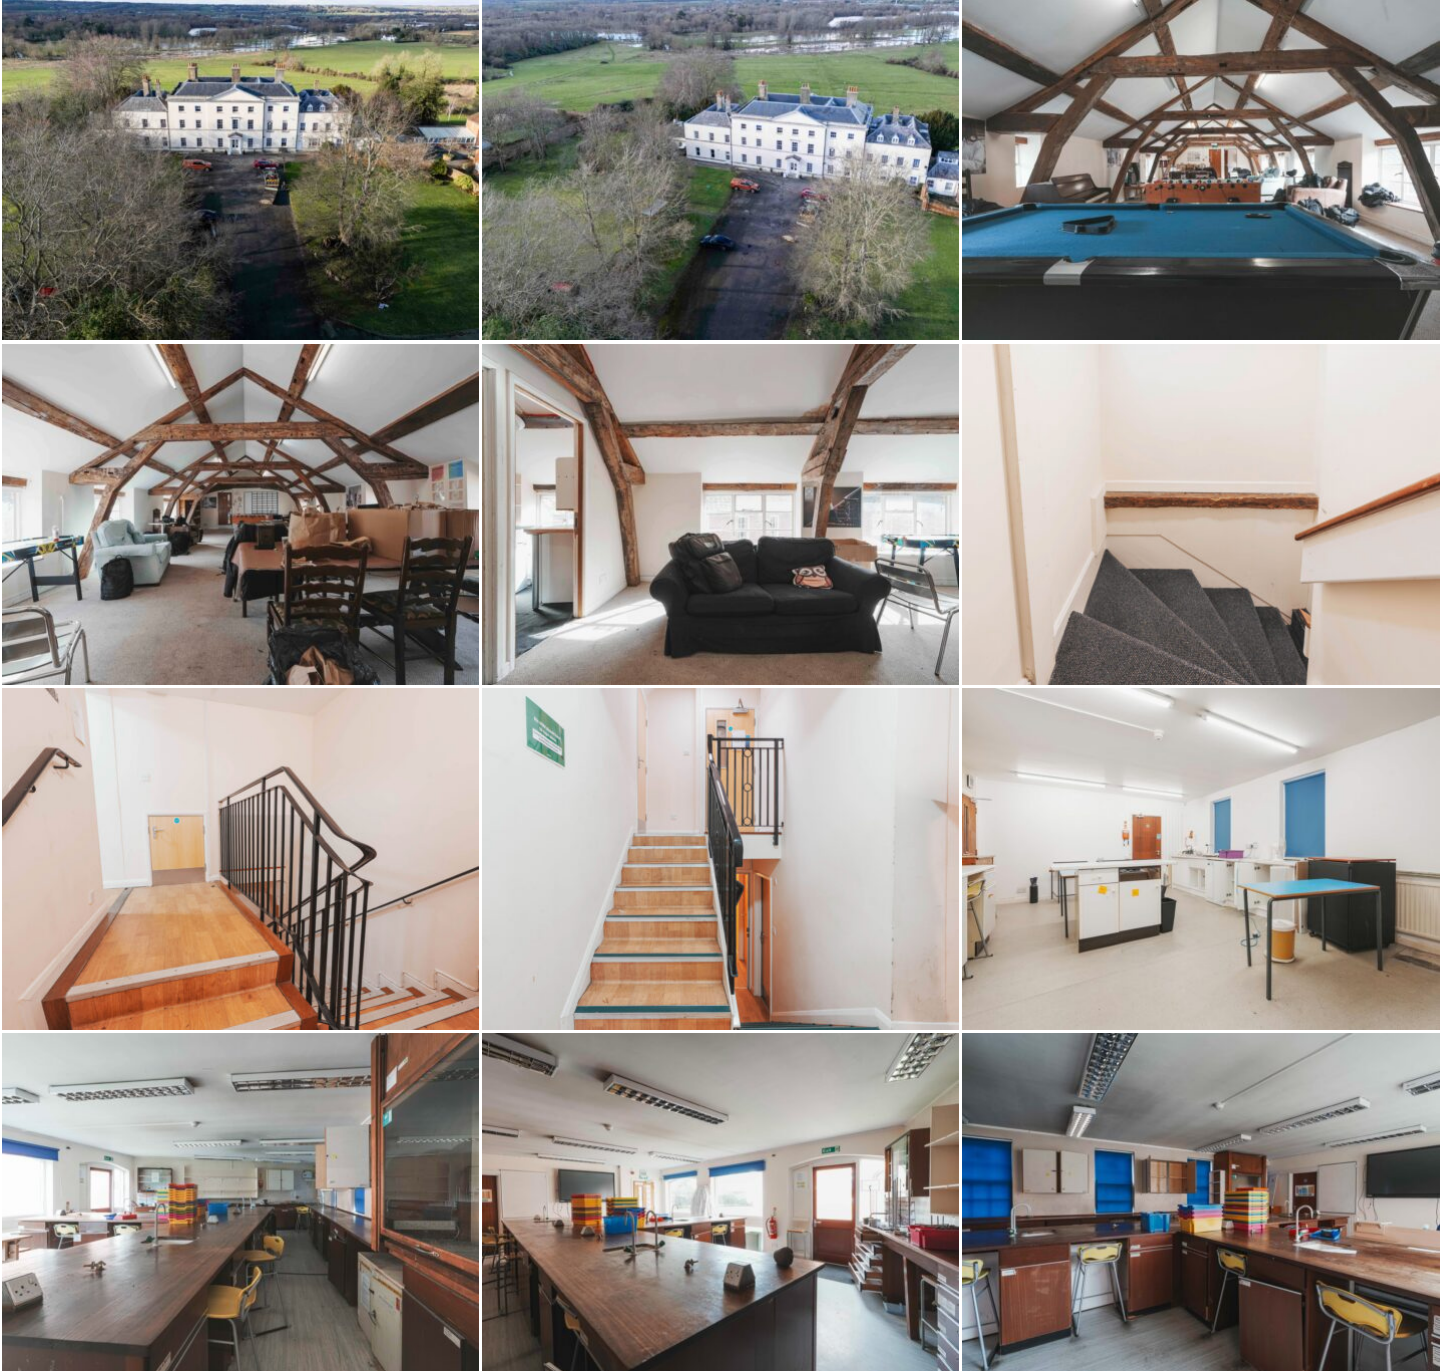

LOCATION HQ

More information available on the [Location HQ website](https://www.locationhq.co.uk)

Tel: +44 (0) 203 302 0664 | E-mail: info@locationhq.co.uk

REF: 697671 REGION: Berkshire DISTANCE FROM LONDON: 18 Miles from M25