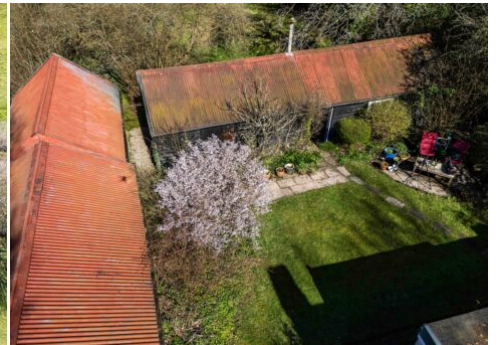

More information available on the [Location HQ website](https://www.locationhq.co.uk)

Tel: +44 (0) 203 302 0664 | E-mail: info@locationhq.co.uk

REF: 109859 DISTANCE FROM LONDON: 22 miles from the M25