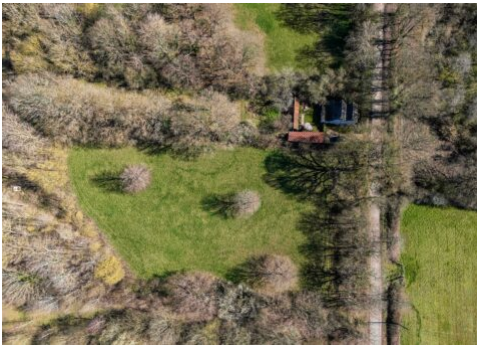

More information available on the [Location HQ website](https://www.locationhq.co.uk)

Tel: +44 (0) 203 302 0664 | E-mail: info@locationhq.co.uk

REF: 109859 DISTANCE FROM LONDON: 22 miles from the M25