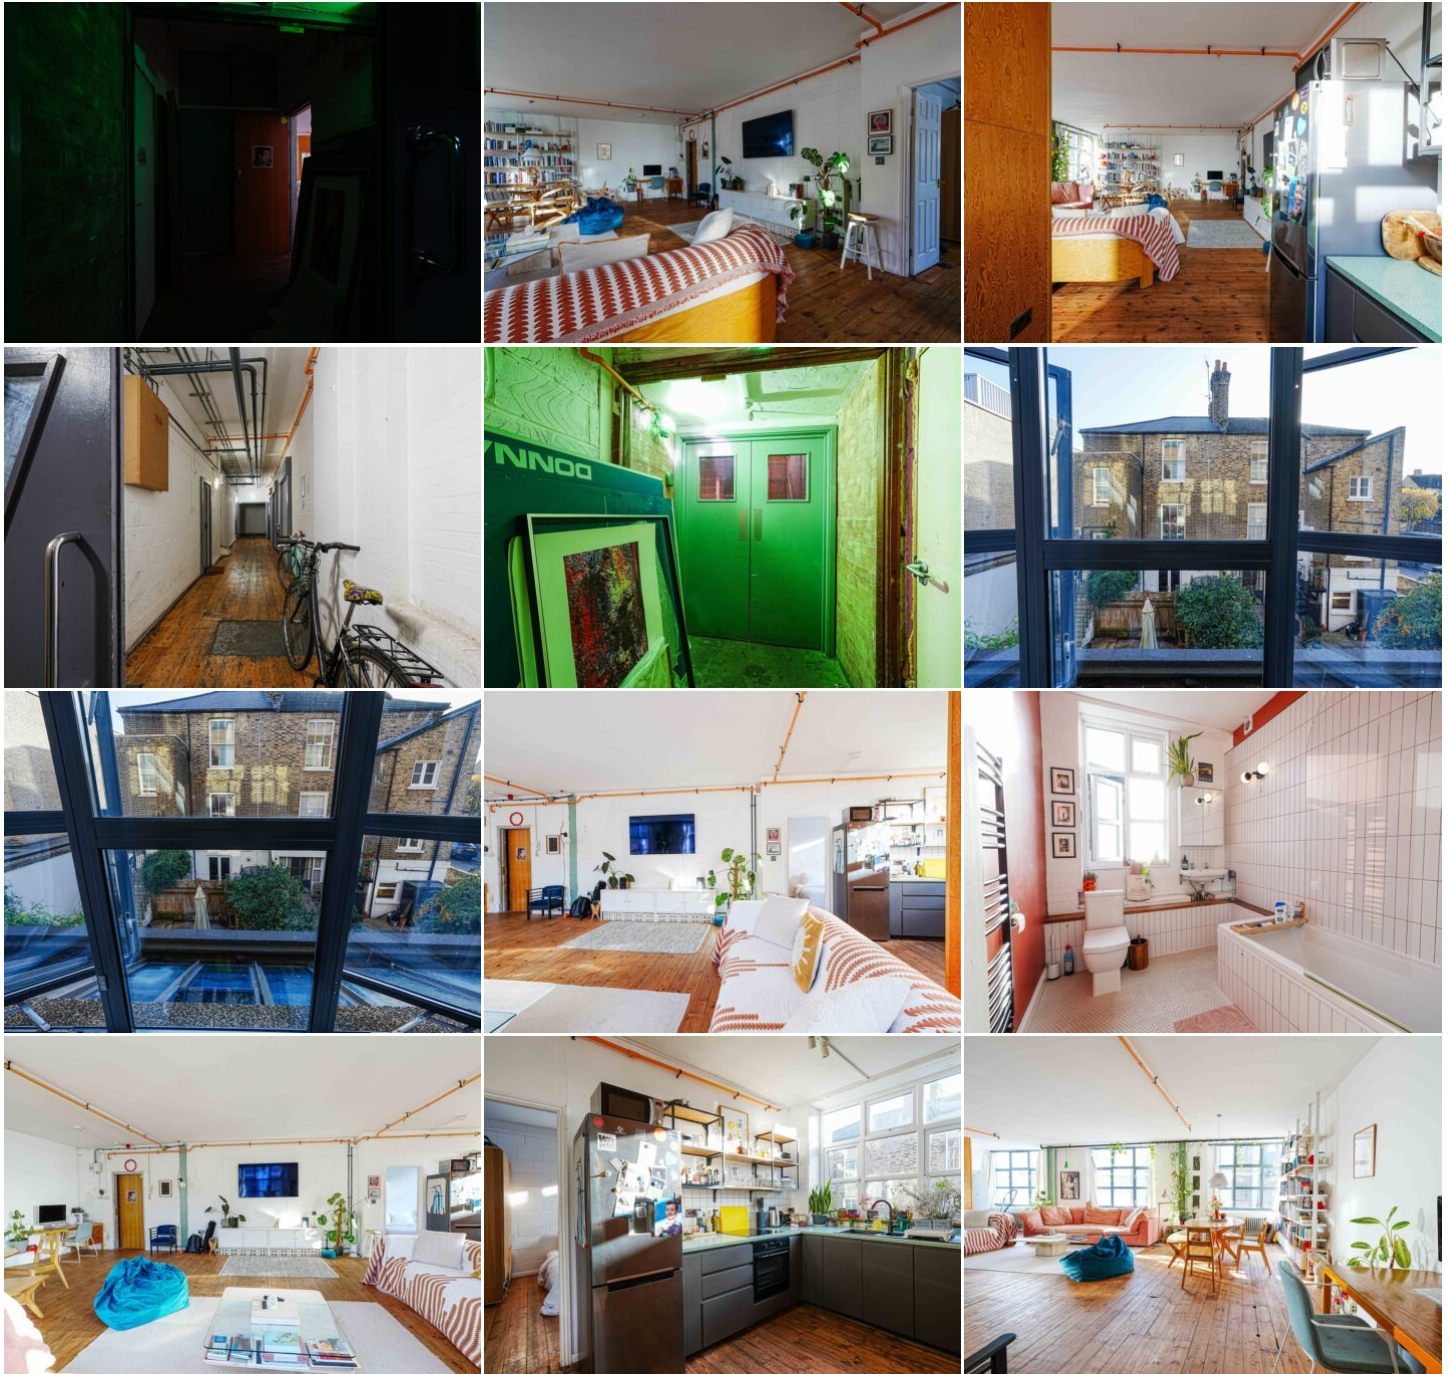

More information available on the [Location HQ website](https://www.locationhq.co.uk)

Tel: +44 (0) 203 302 0664 | E-mail: info@locationhq.co.uk

REF: 598126 REGION: London DISTANCE FROM LONDON: Within the M25