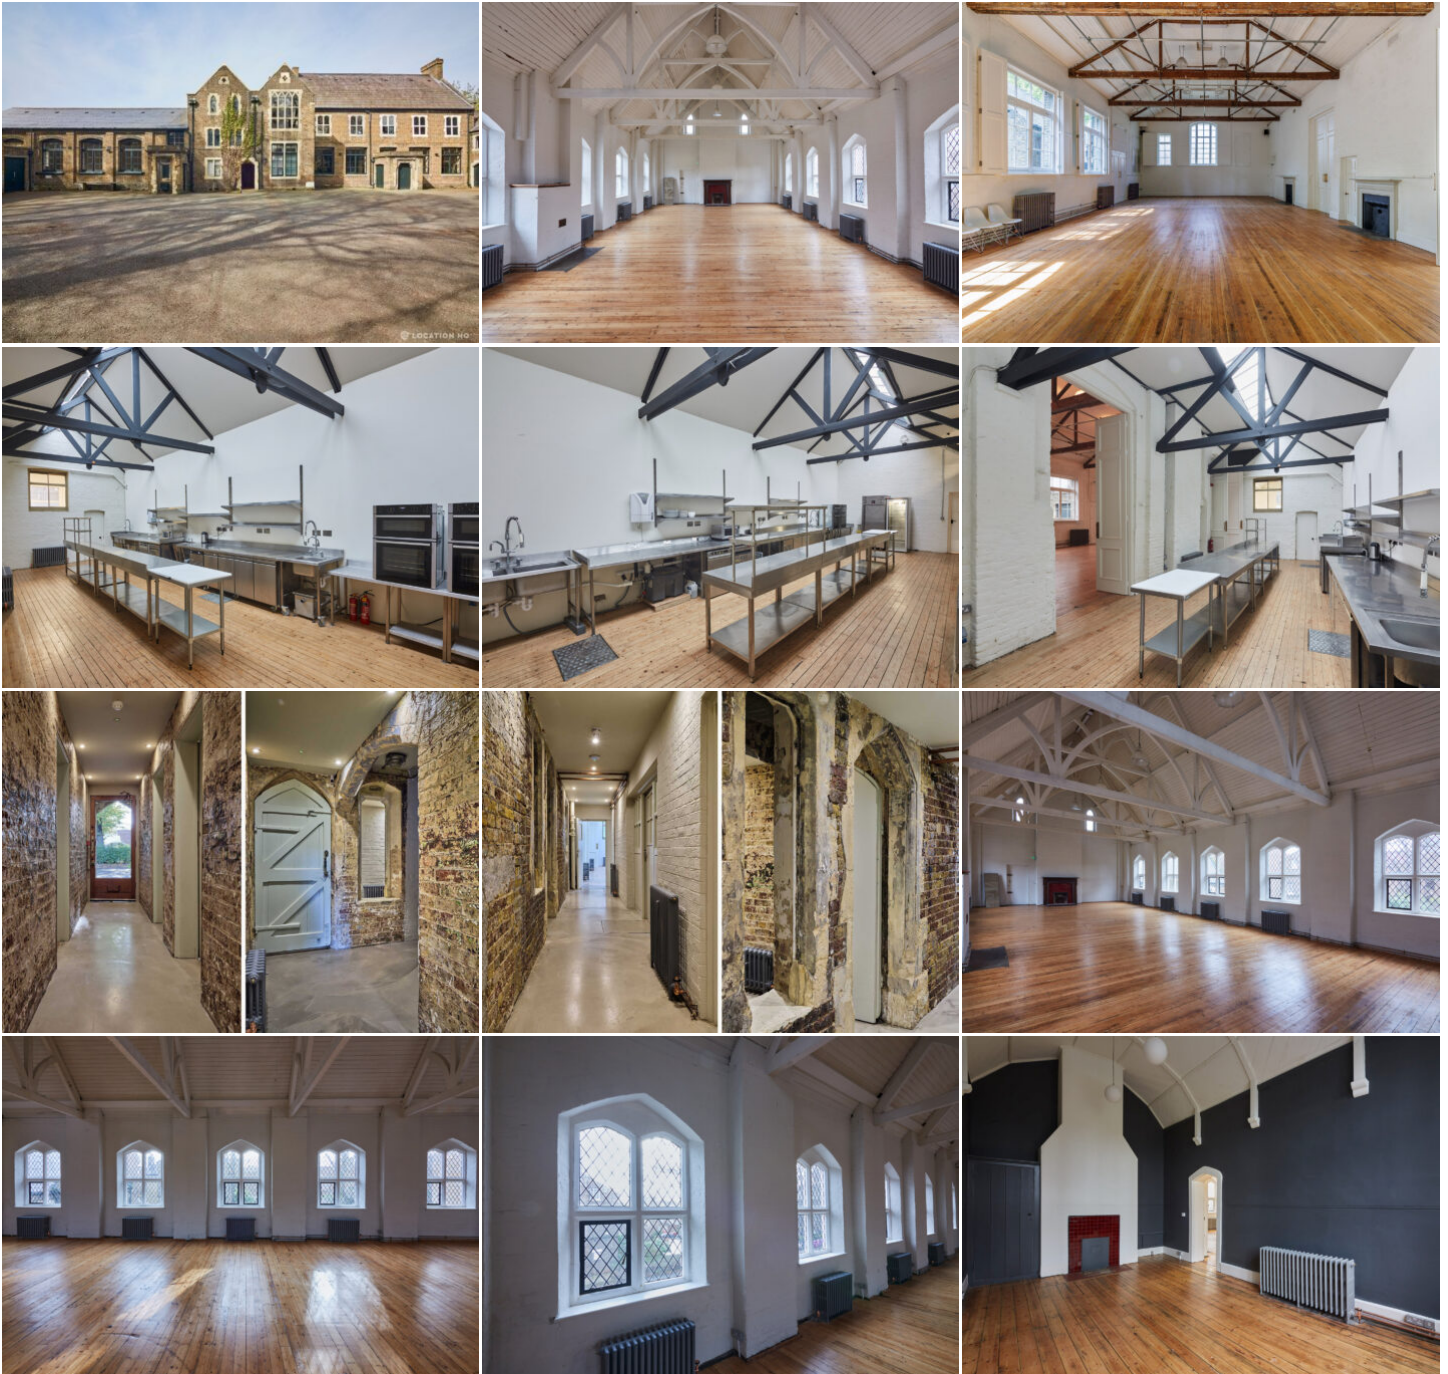

More information available on the [Location HQ website](https://www.locationhq.co.uk)

Tel: +44 (0) 203 302 0664 | E-mail: info@locationhq.co.uk

REF: 187389 REGION: London DISTANCE FROM LONDON: Inside the M25