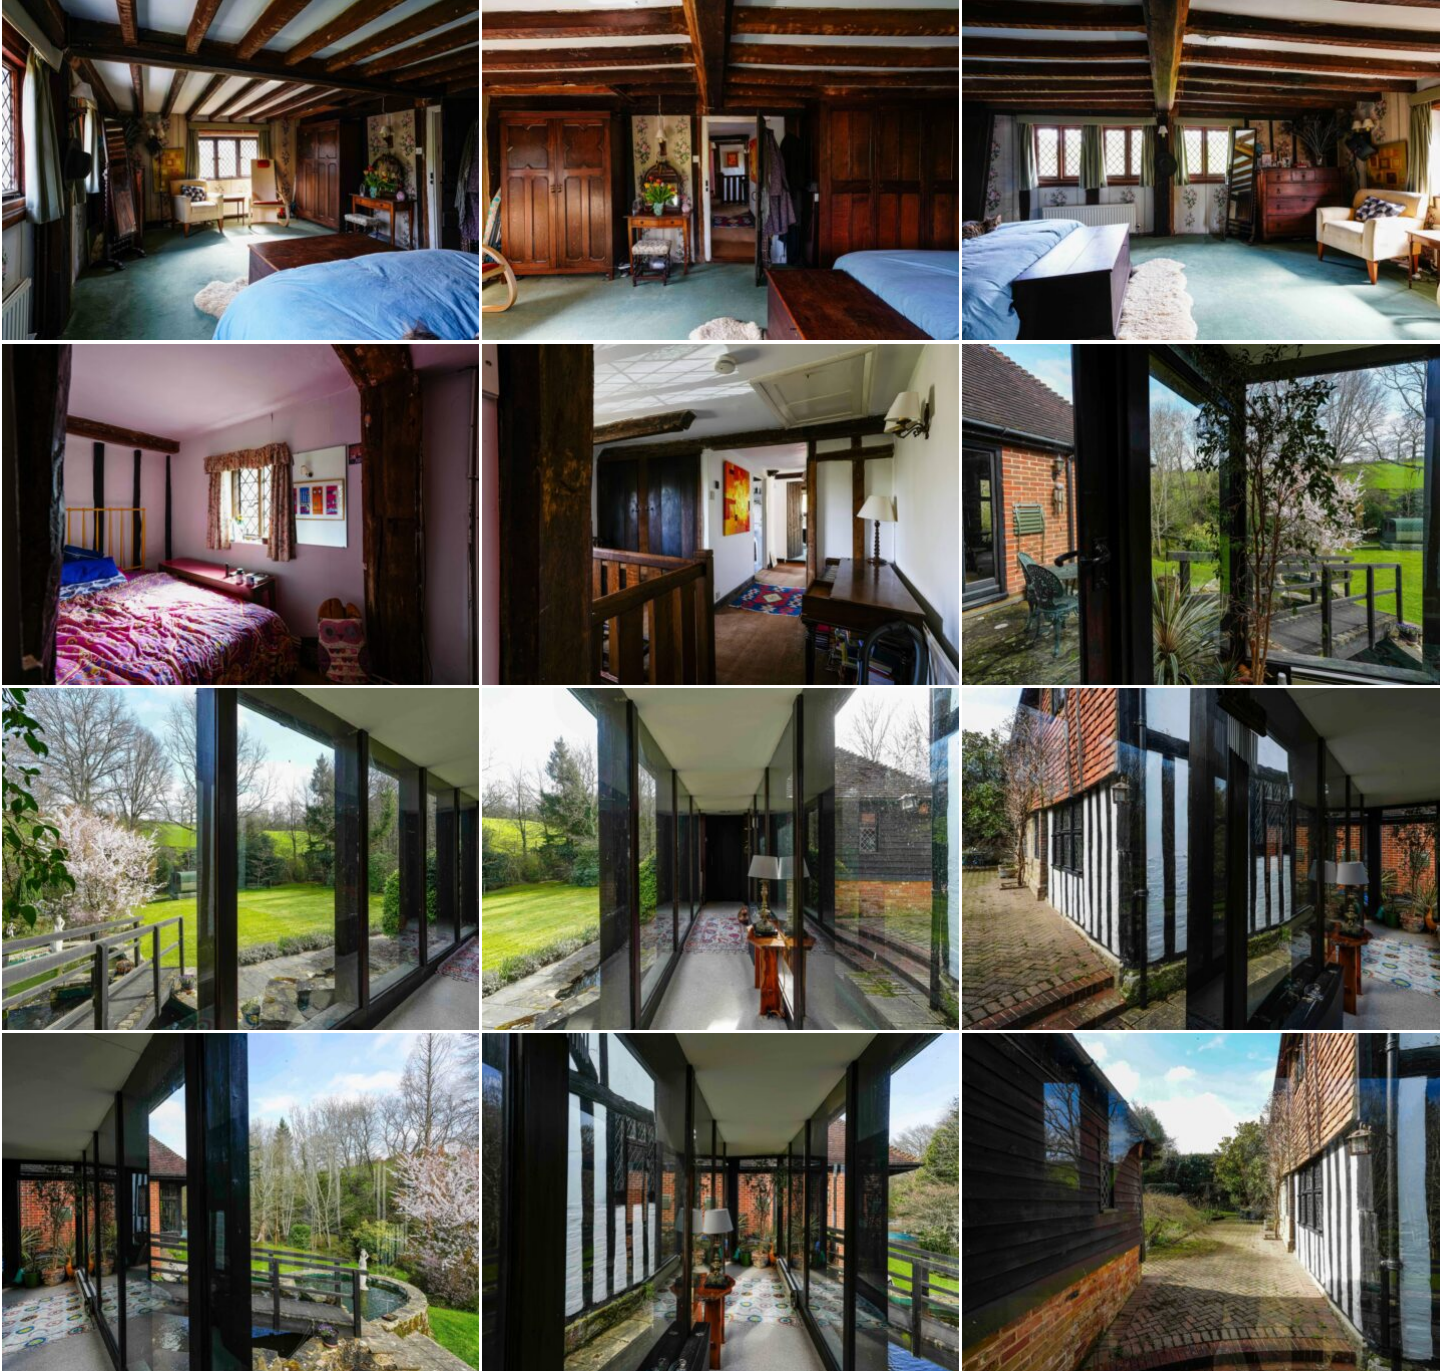

LOCATION HQ

More information available on the [Location HQ website](https://www.locationhq.co.uk)

Tel: +44 (0) 203 302 0664 | E-mail: info@locationhq.co.uk

REF: 289315 REGION: Essex DISTANCE FROM LONDON: 28 Miles from M25