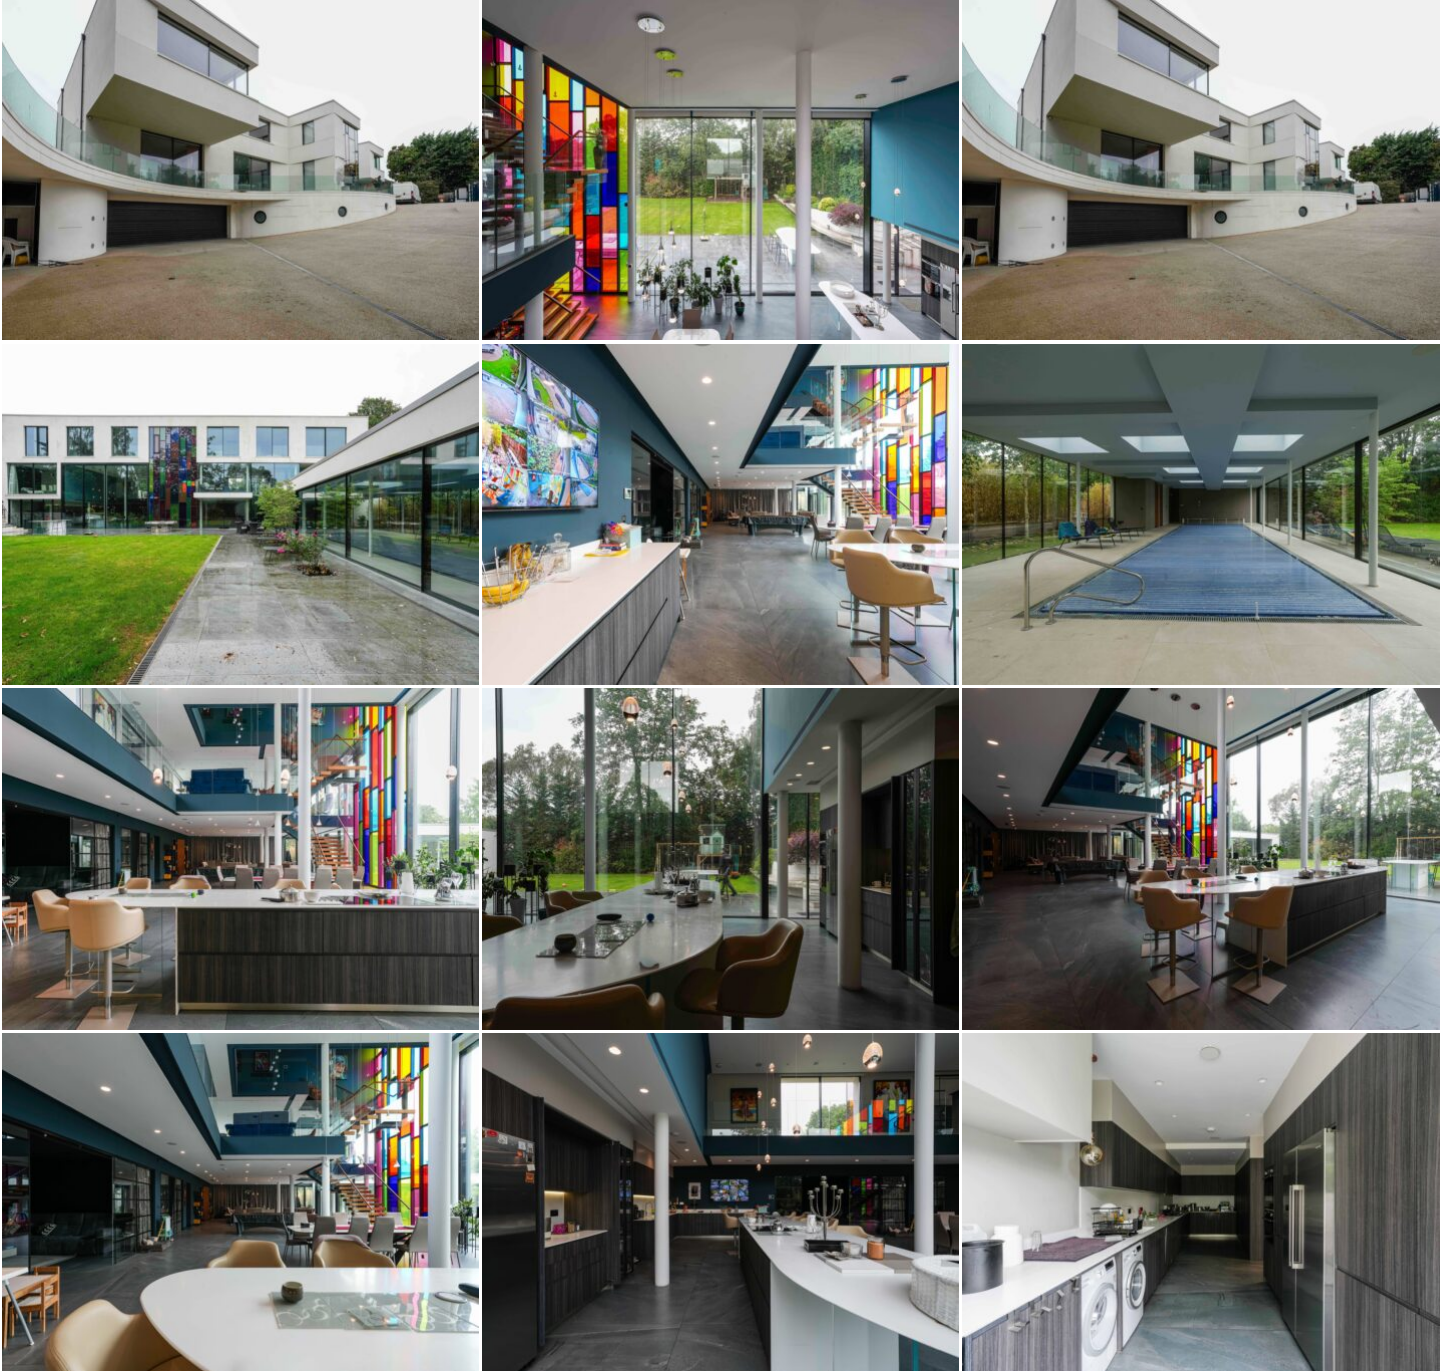

LOCATION HQ

More information available on the [Location HQ website](https://www.locationhq.co.uk)

Tel: +44 (0) 203 302 0664 | E-mail: info@locationhq.co.uk

REF: 519119 REGION: London DISTANCE FROM LONDON: within M25