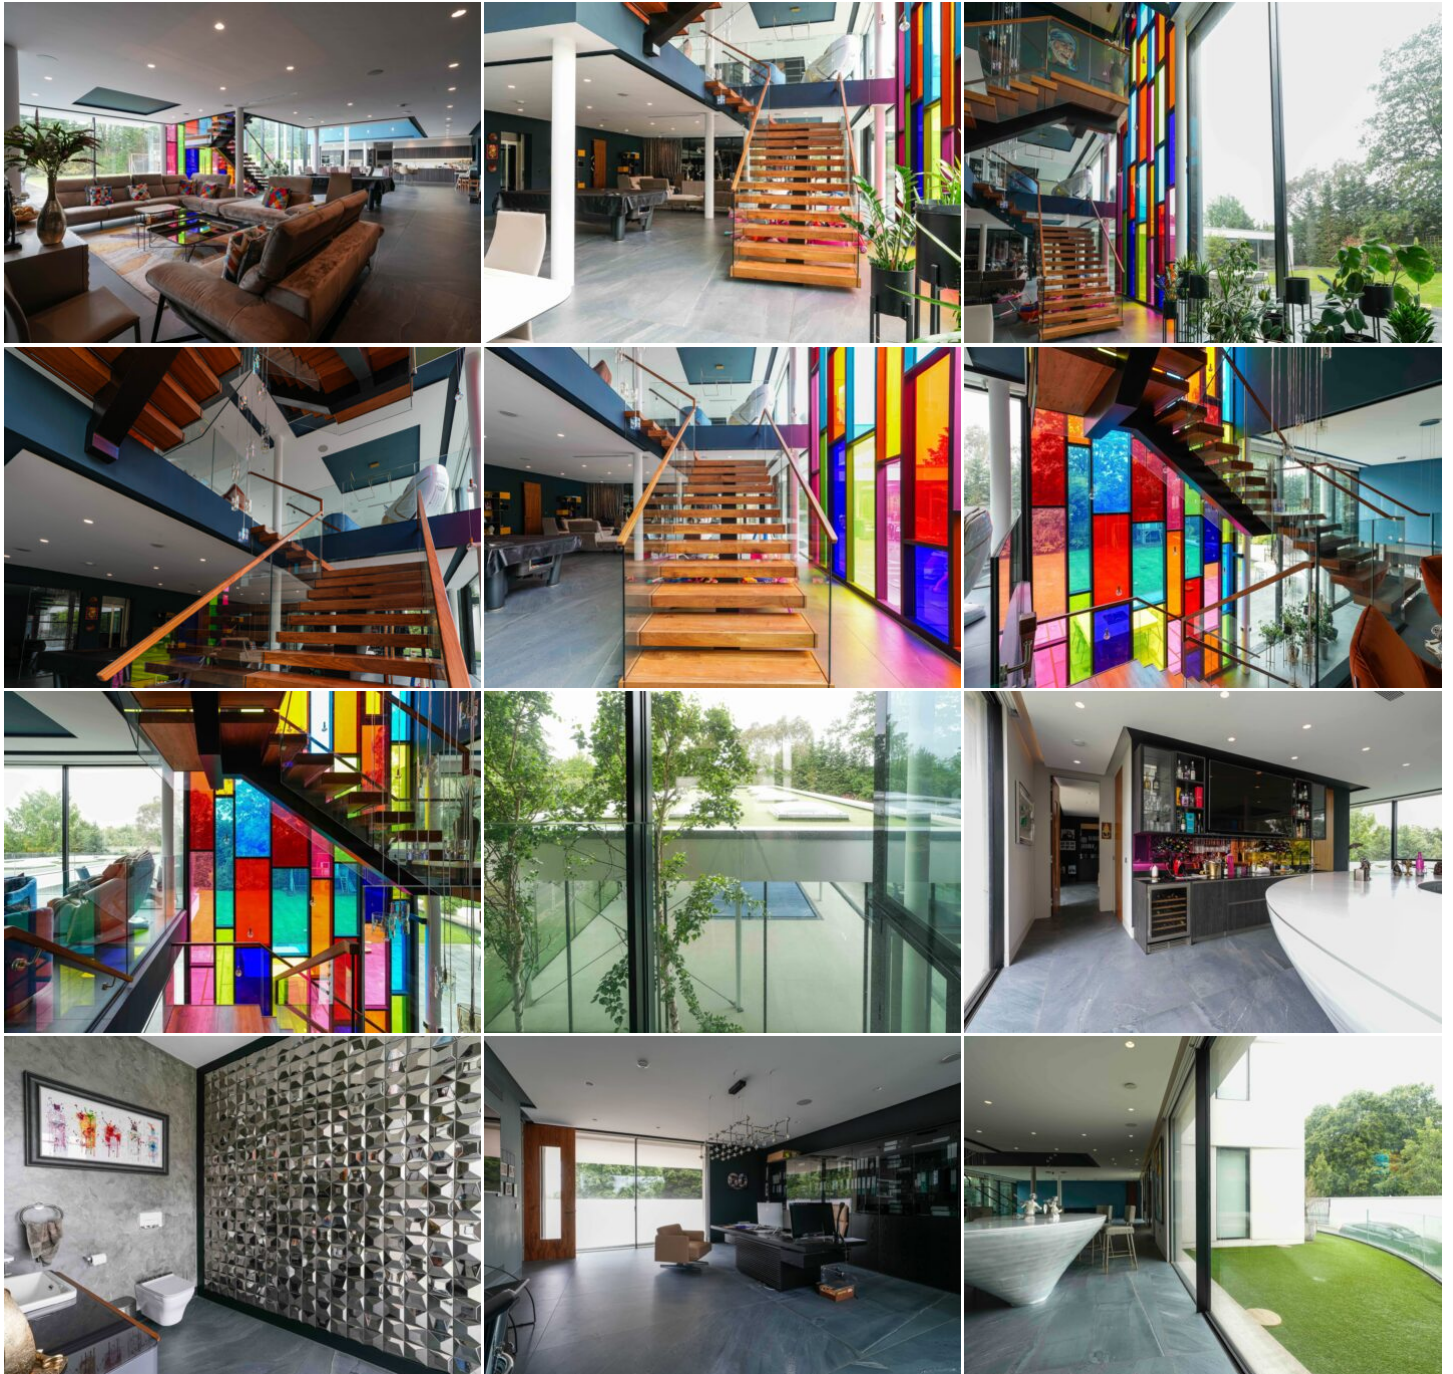

LOCATION HQ

More information available on the [Location HQ website](https://www.locationhq.co.uk)

Tel: +44 (0) 203 302 0664 | E-mail: info@locationhq.co.uk

REF: 519119 REGION: London DISTANCE FROM LONDON: within M25