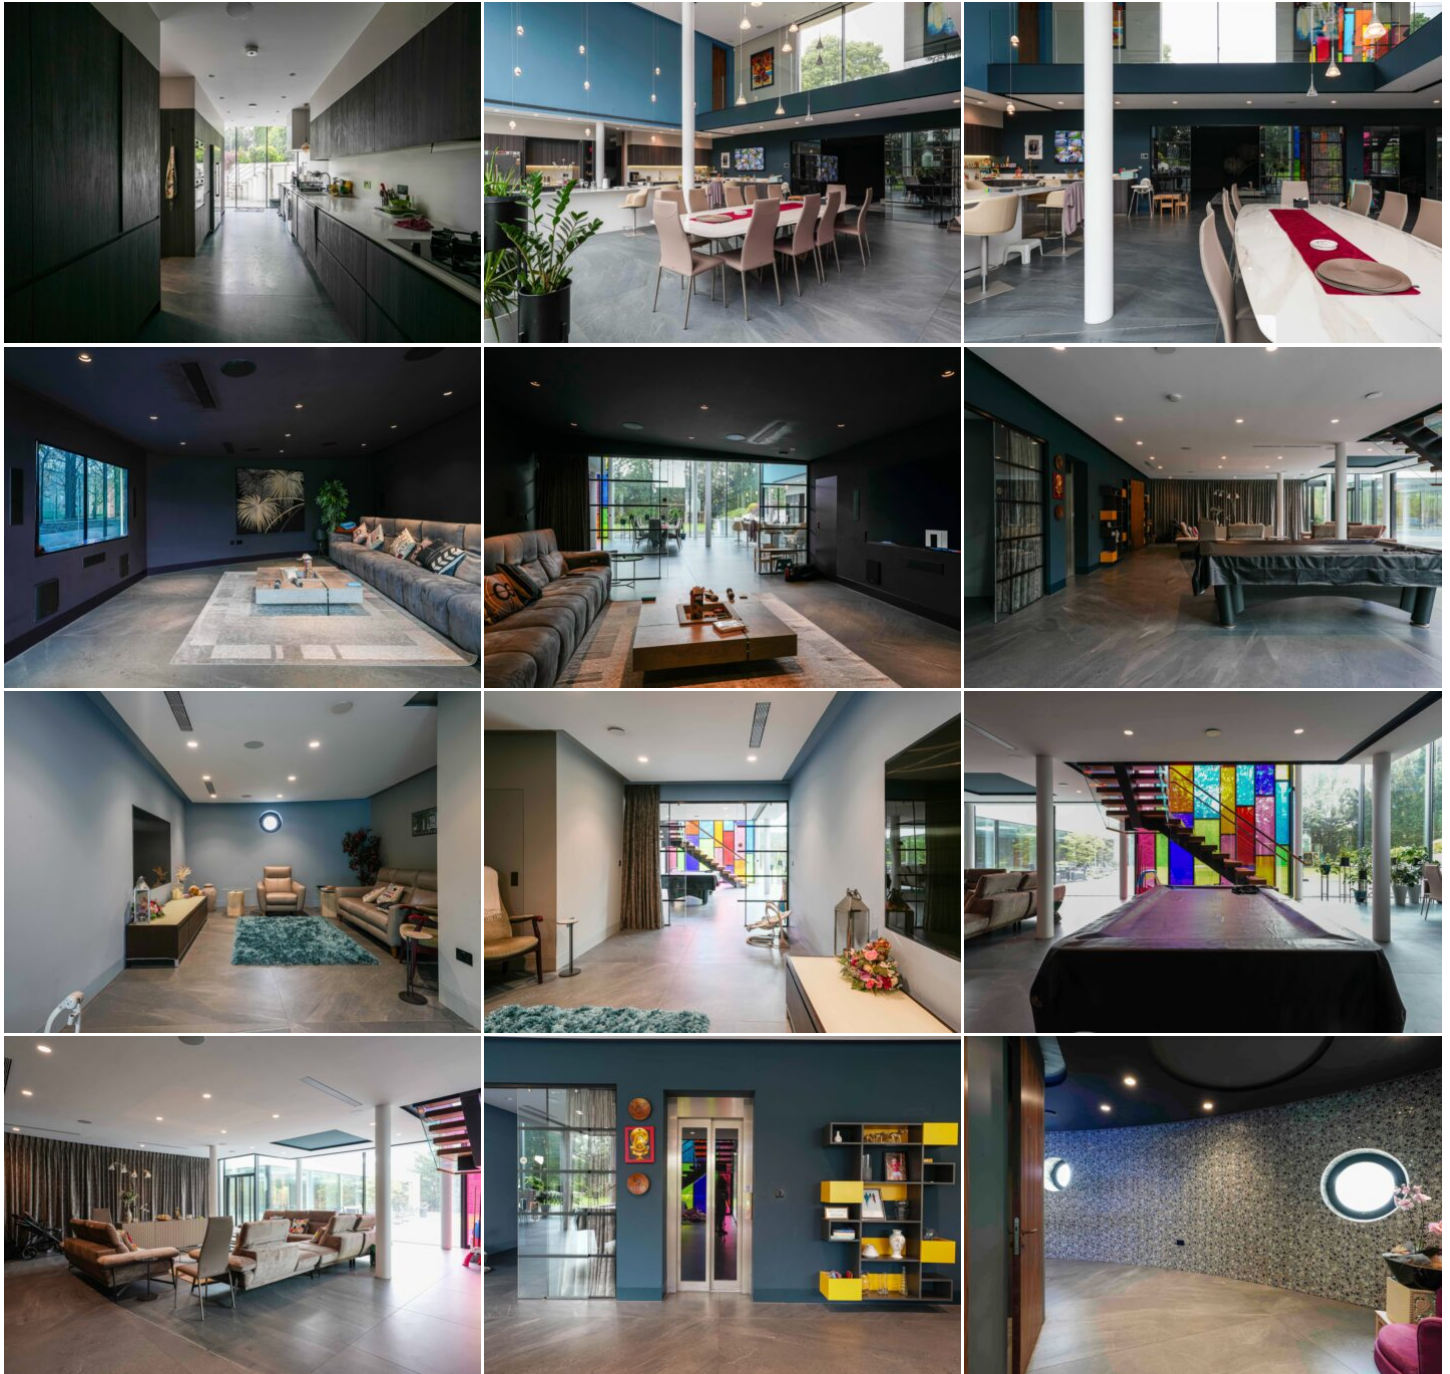

LOCATION HQ

More information available on the [Location HQ website](https://www.locationhq.co.uk)

Tel: +44 (0) 203 302 0664 | E-mail: info@locationhq.co.uk

REF: 519119 REGION: London DISTANCE FROM LONDON: within M25