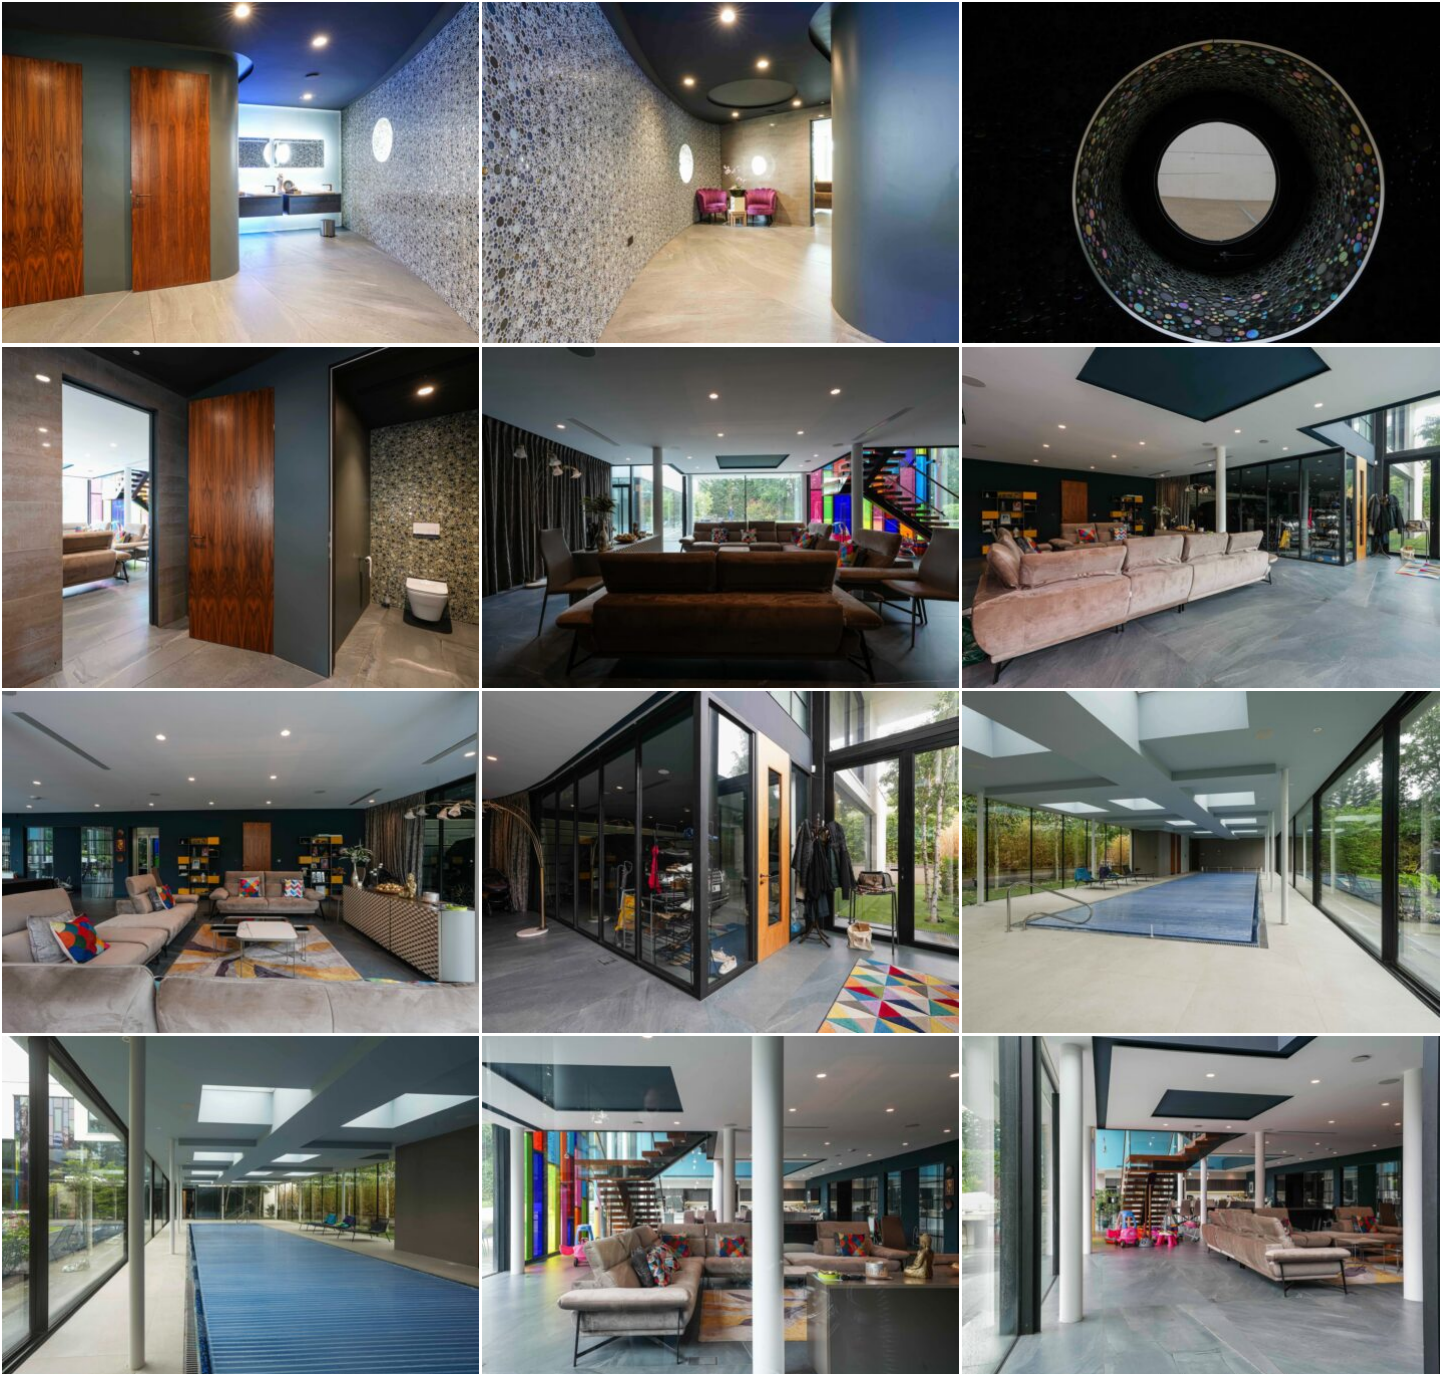

LOCATION HQ

More information available on the [Location HQ website](https://www.locationhq.co.uk)

Tel: +44 (0) 203 302 0664 | E-mail: info@locationhq.co.uk

REF: 519119 REGION: London DISTANCE FROM LONDON: within M25