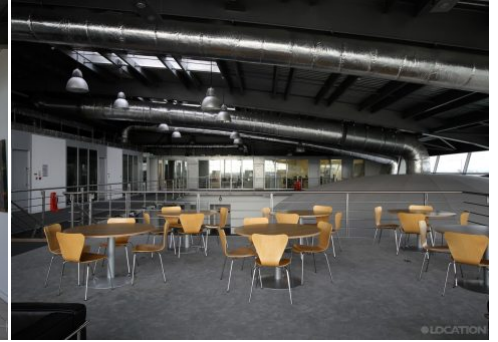

# LOCATION HQ

More information available on the [Location HQ website](https://www.locationhq.co.uk)

Tel: +44 (0) 203 302 0664 | E-mail: [info@locationhq.co.uk](mailto:info@locationhq.co.uk)

REF: 957882 REGION: London DISTANCE FROM LONDON: East London