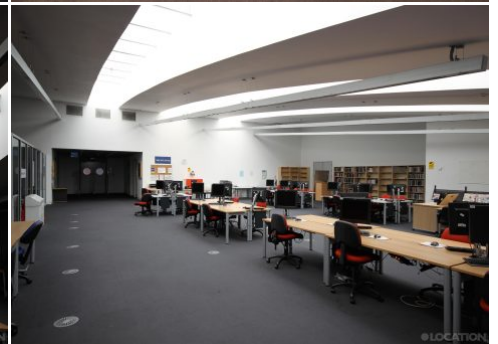

# LOCATION HQ

More information available on the [Location HQ website](https://www.locationhq.co.uk)

Tel: +44 (0) 203 302 0664 | E-mail: [info@locationhq.co.uk](mailto:info@locationhq.co.uk)

REF: 957882 REGION: London DISTANCE FROM LONDON: East London