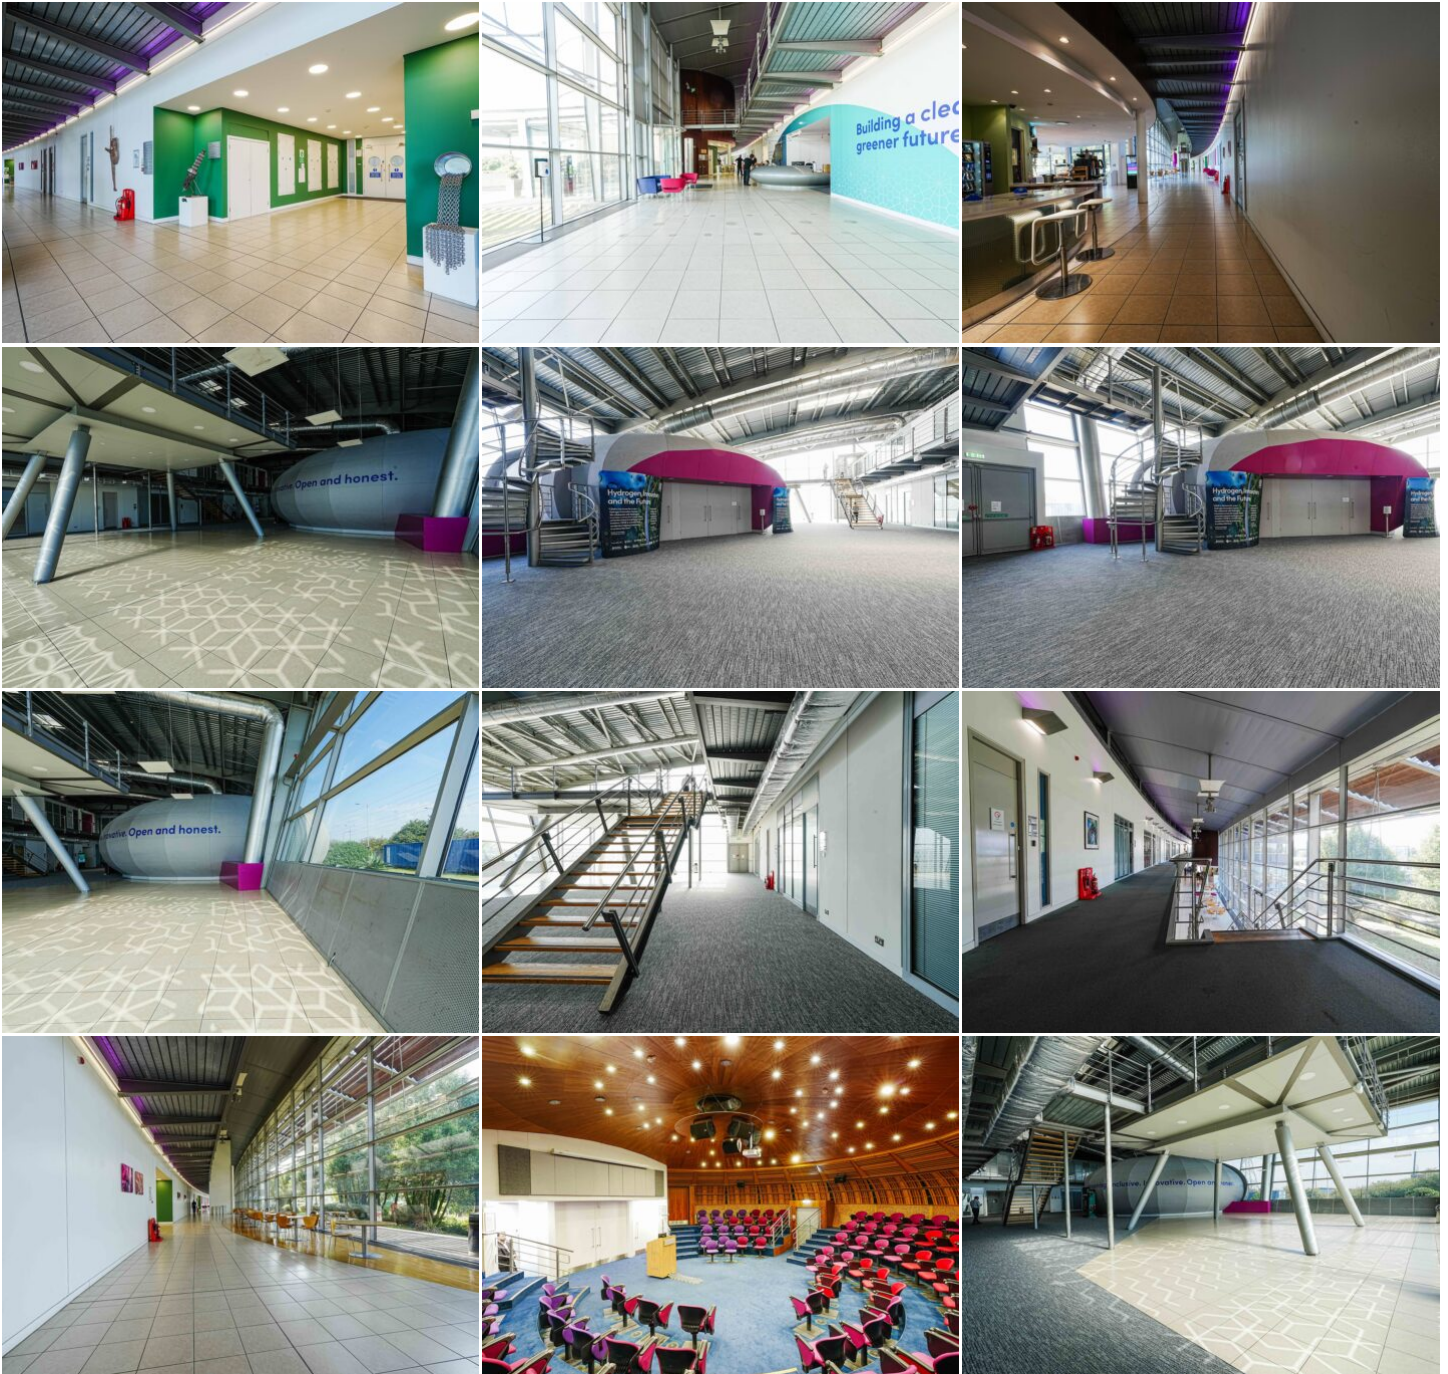

LOCATION HQ

More information available on the [Location HQ website](https://www.locationhq.co.uk)

Tel: +44 (0) 203 302 0664 | E-mail: info@locationhq.co.uk

REF: 957882 REGION: London DISTANCE FROM LONDON: East London