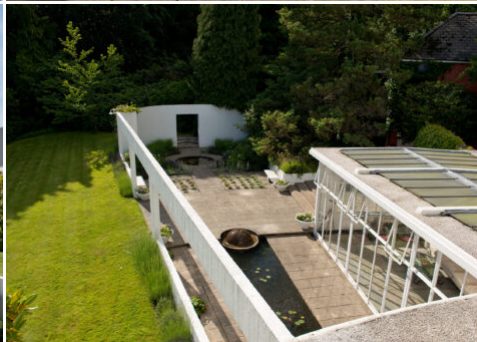

LOCATION HQ

More information available on the [Location HQ website](https://www.locationhq.co.uk)

Tel: +44 (0) 203 302 0664 | E-mail: info@locationhq.co.uk

REF: 511924 REGION: Surrey DISTANCE FROM LONDON: Within the M25