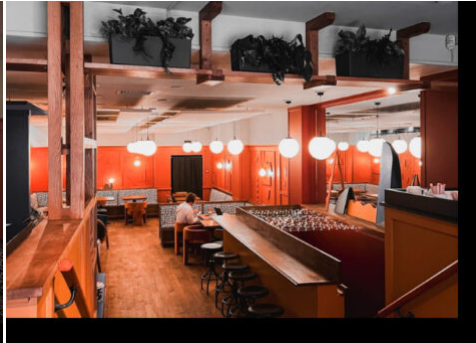

LOCATION HQ

More information available on the [Location HQ website](http://www.locationhq.co.uk)

Tel: +44 (0) 203 302 0664 | E-mail: info@locationhq.co.uk

REF: 459868 DISTANCE FROM LONDON: 20 Miles to M25