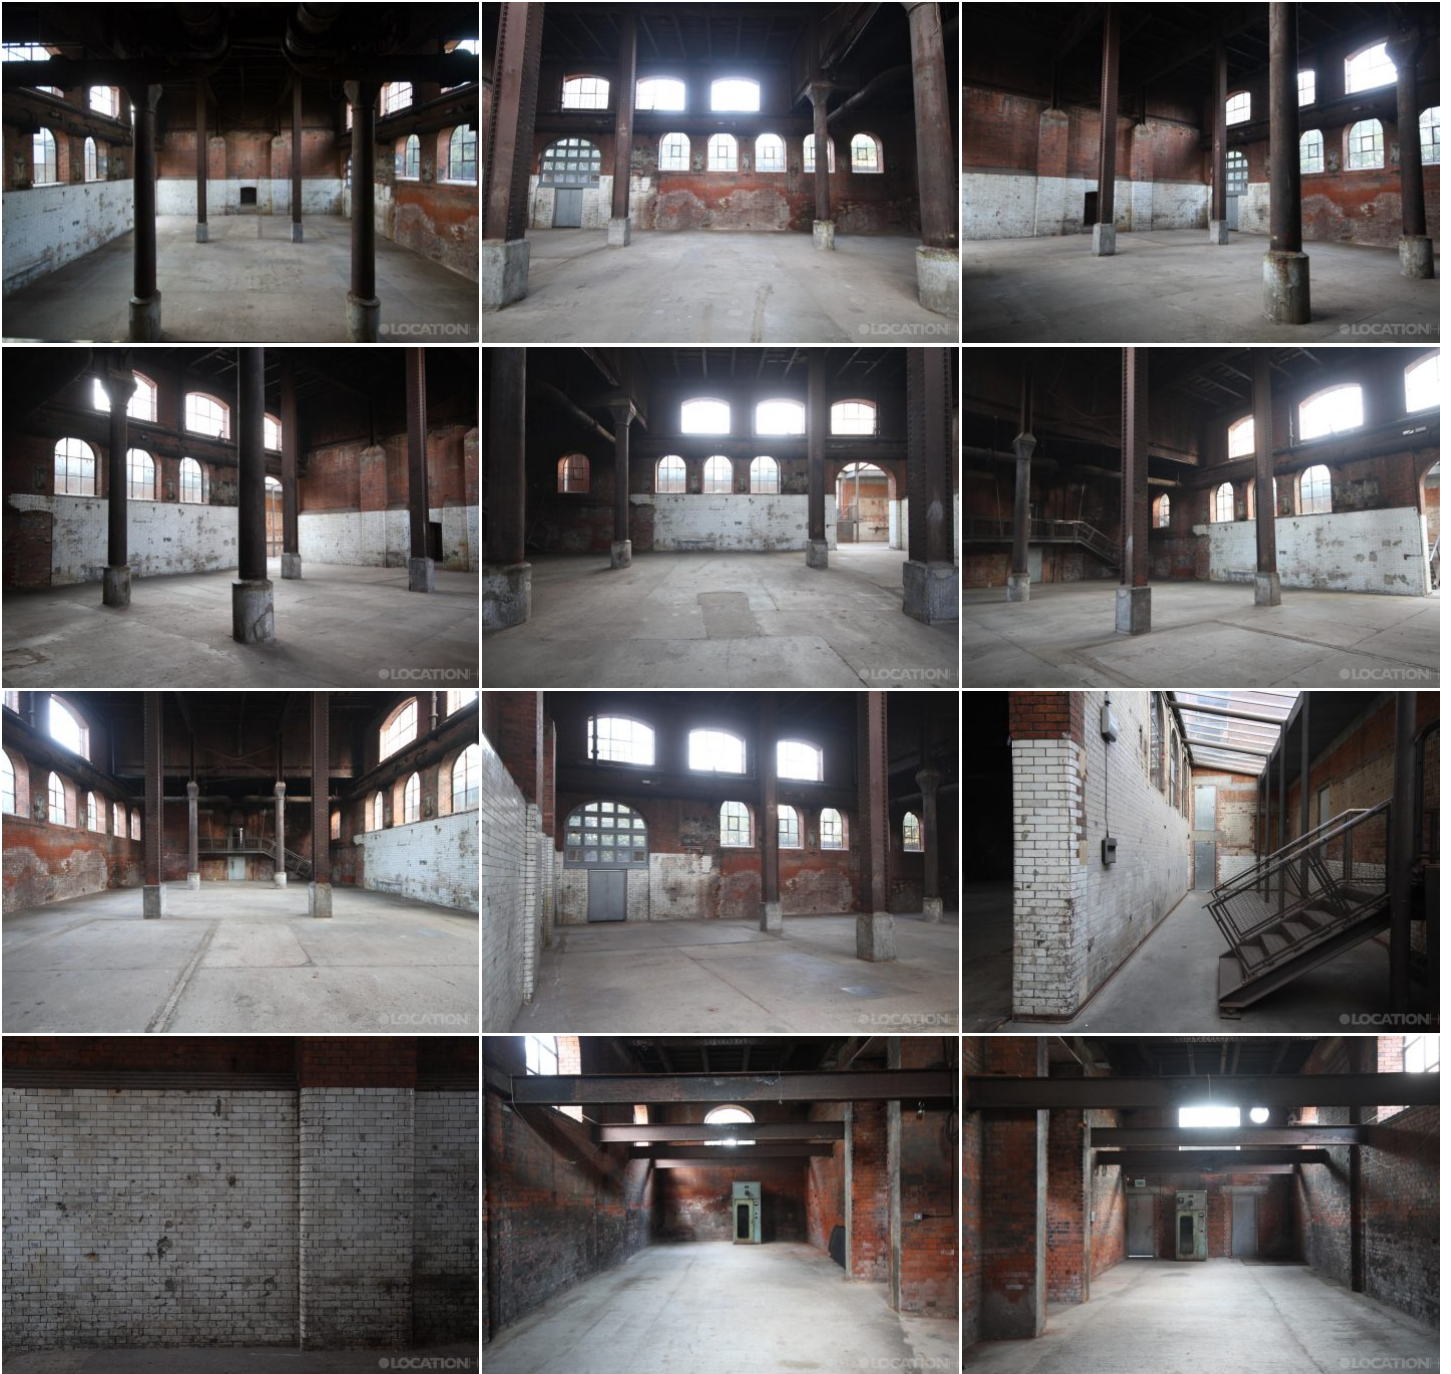

# LOCATION HQ

More information available on the [Location HQ website](#)

Tel: +44 (0) 203 302 0664 | E-mail: [info@locationhq.co.uk](mailto:info@locationhq.co.uk)

REF: 151192 REGION: London DISTANCE FROM LONDON: Within M25