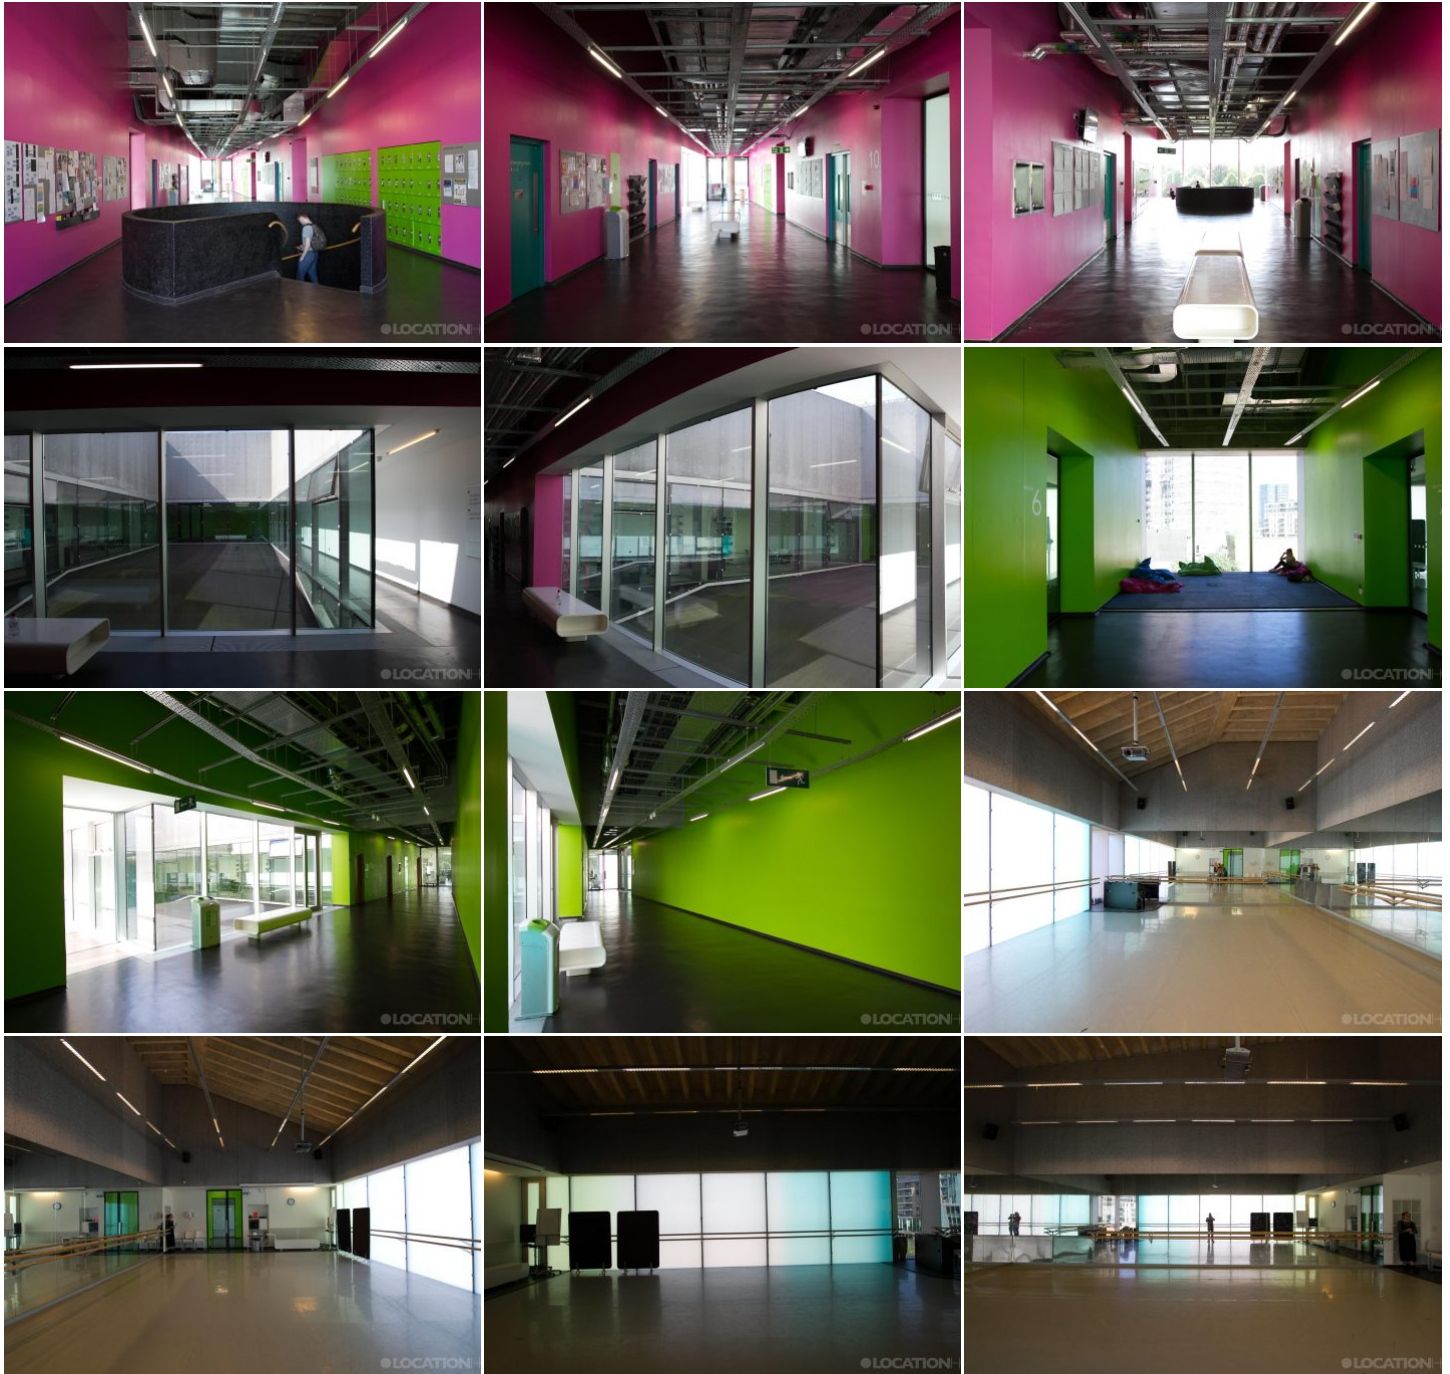

LOCATION HQ

More information available on the [Location HQ website](#)

Tel: +44 (0) 203 302 0664 | E-mail: info@locationhq.co.uk

REF: 915113 REGION: London DISTANCE FROM LONDON: South East London