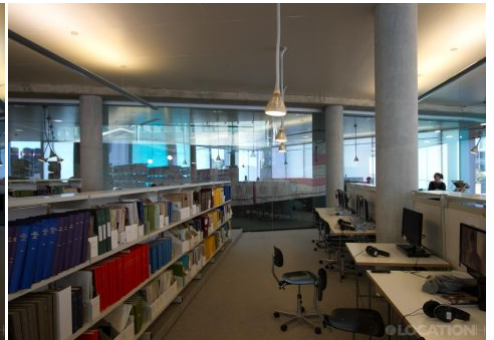

LOCATION HQ

More information available on the [Location HQ website](http://www.locationhq.co.uk)

Tel: +44 (0) 203 302 0664 | E-mail: info@locationhq.co.uk

REF: 915113 REGION: London DISTANCE FROM LONDON: South East London